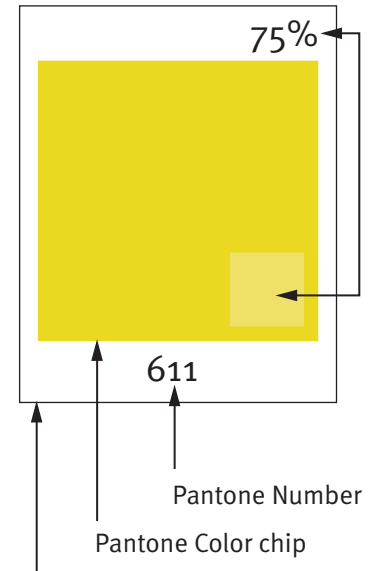

COLOR PALETTE

This indicates the color is the standard color used at the given percentage

This indicates the color is the standard color used at full saturation (100%)